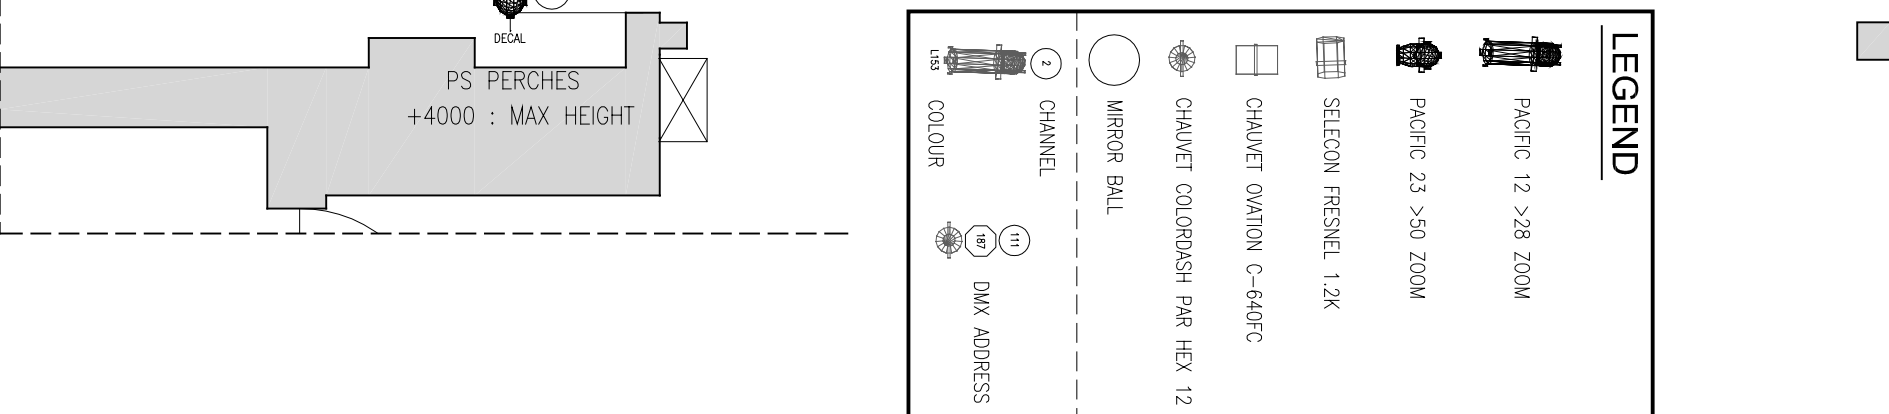

CYCLORAMA

INNER DOCK DOOR +3300 WIDE +3350 HIGH

LEGEND

- PACIFIC 12 >28 ZOOM
- PACIFIC 23 >50 ZOOM
- SELECON FRESNEL 1.2K
- CHAUVET OVATION C-640FC
- CHAUVET COLORDASH PAR HEX 12
- MIRROR BALL
- CHANNEL
- DMX ADDRESS
- COLOUR