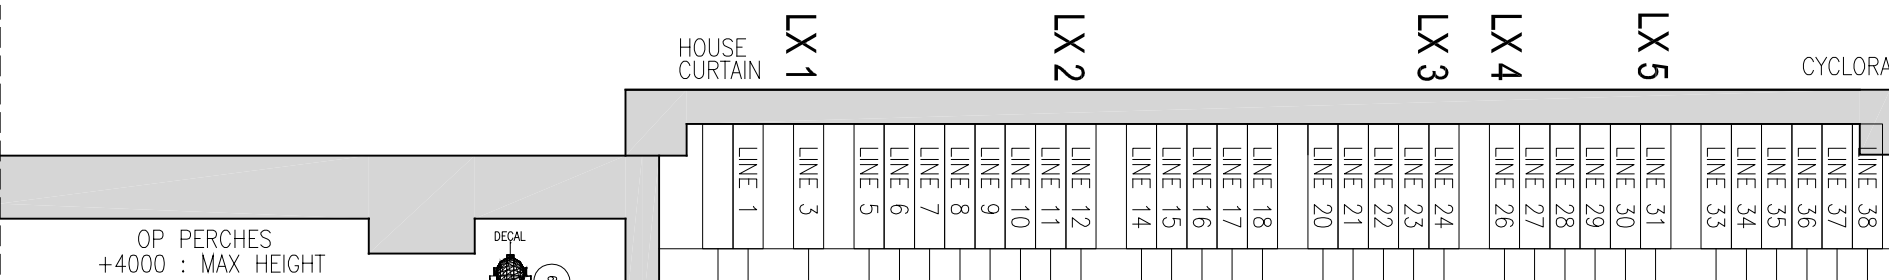

CYCLORAMA

INNER DOCK DOOR +3300 WIDE +3350 HIGH

LEGEND

- PACIFIC 12 >28 ZOOM
- PACIFIC 23 >50 ZOOM
- SELECON FRESNEL 1.2K
- CHAUVET OVATION C-640FC
- CHAUVET COLORDASH PAR HEX 12
- MIRROR BALL
- CHANNEL
- DMX ADDRESS
- COLOUR