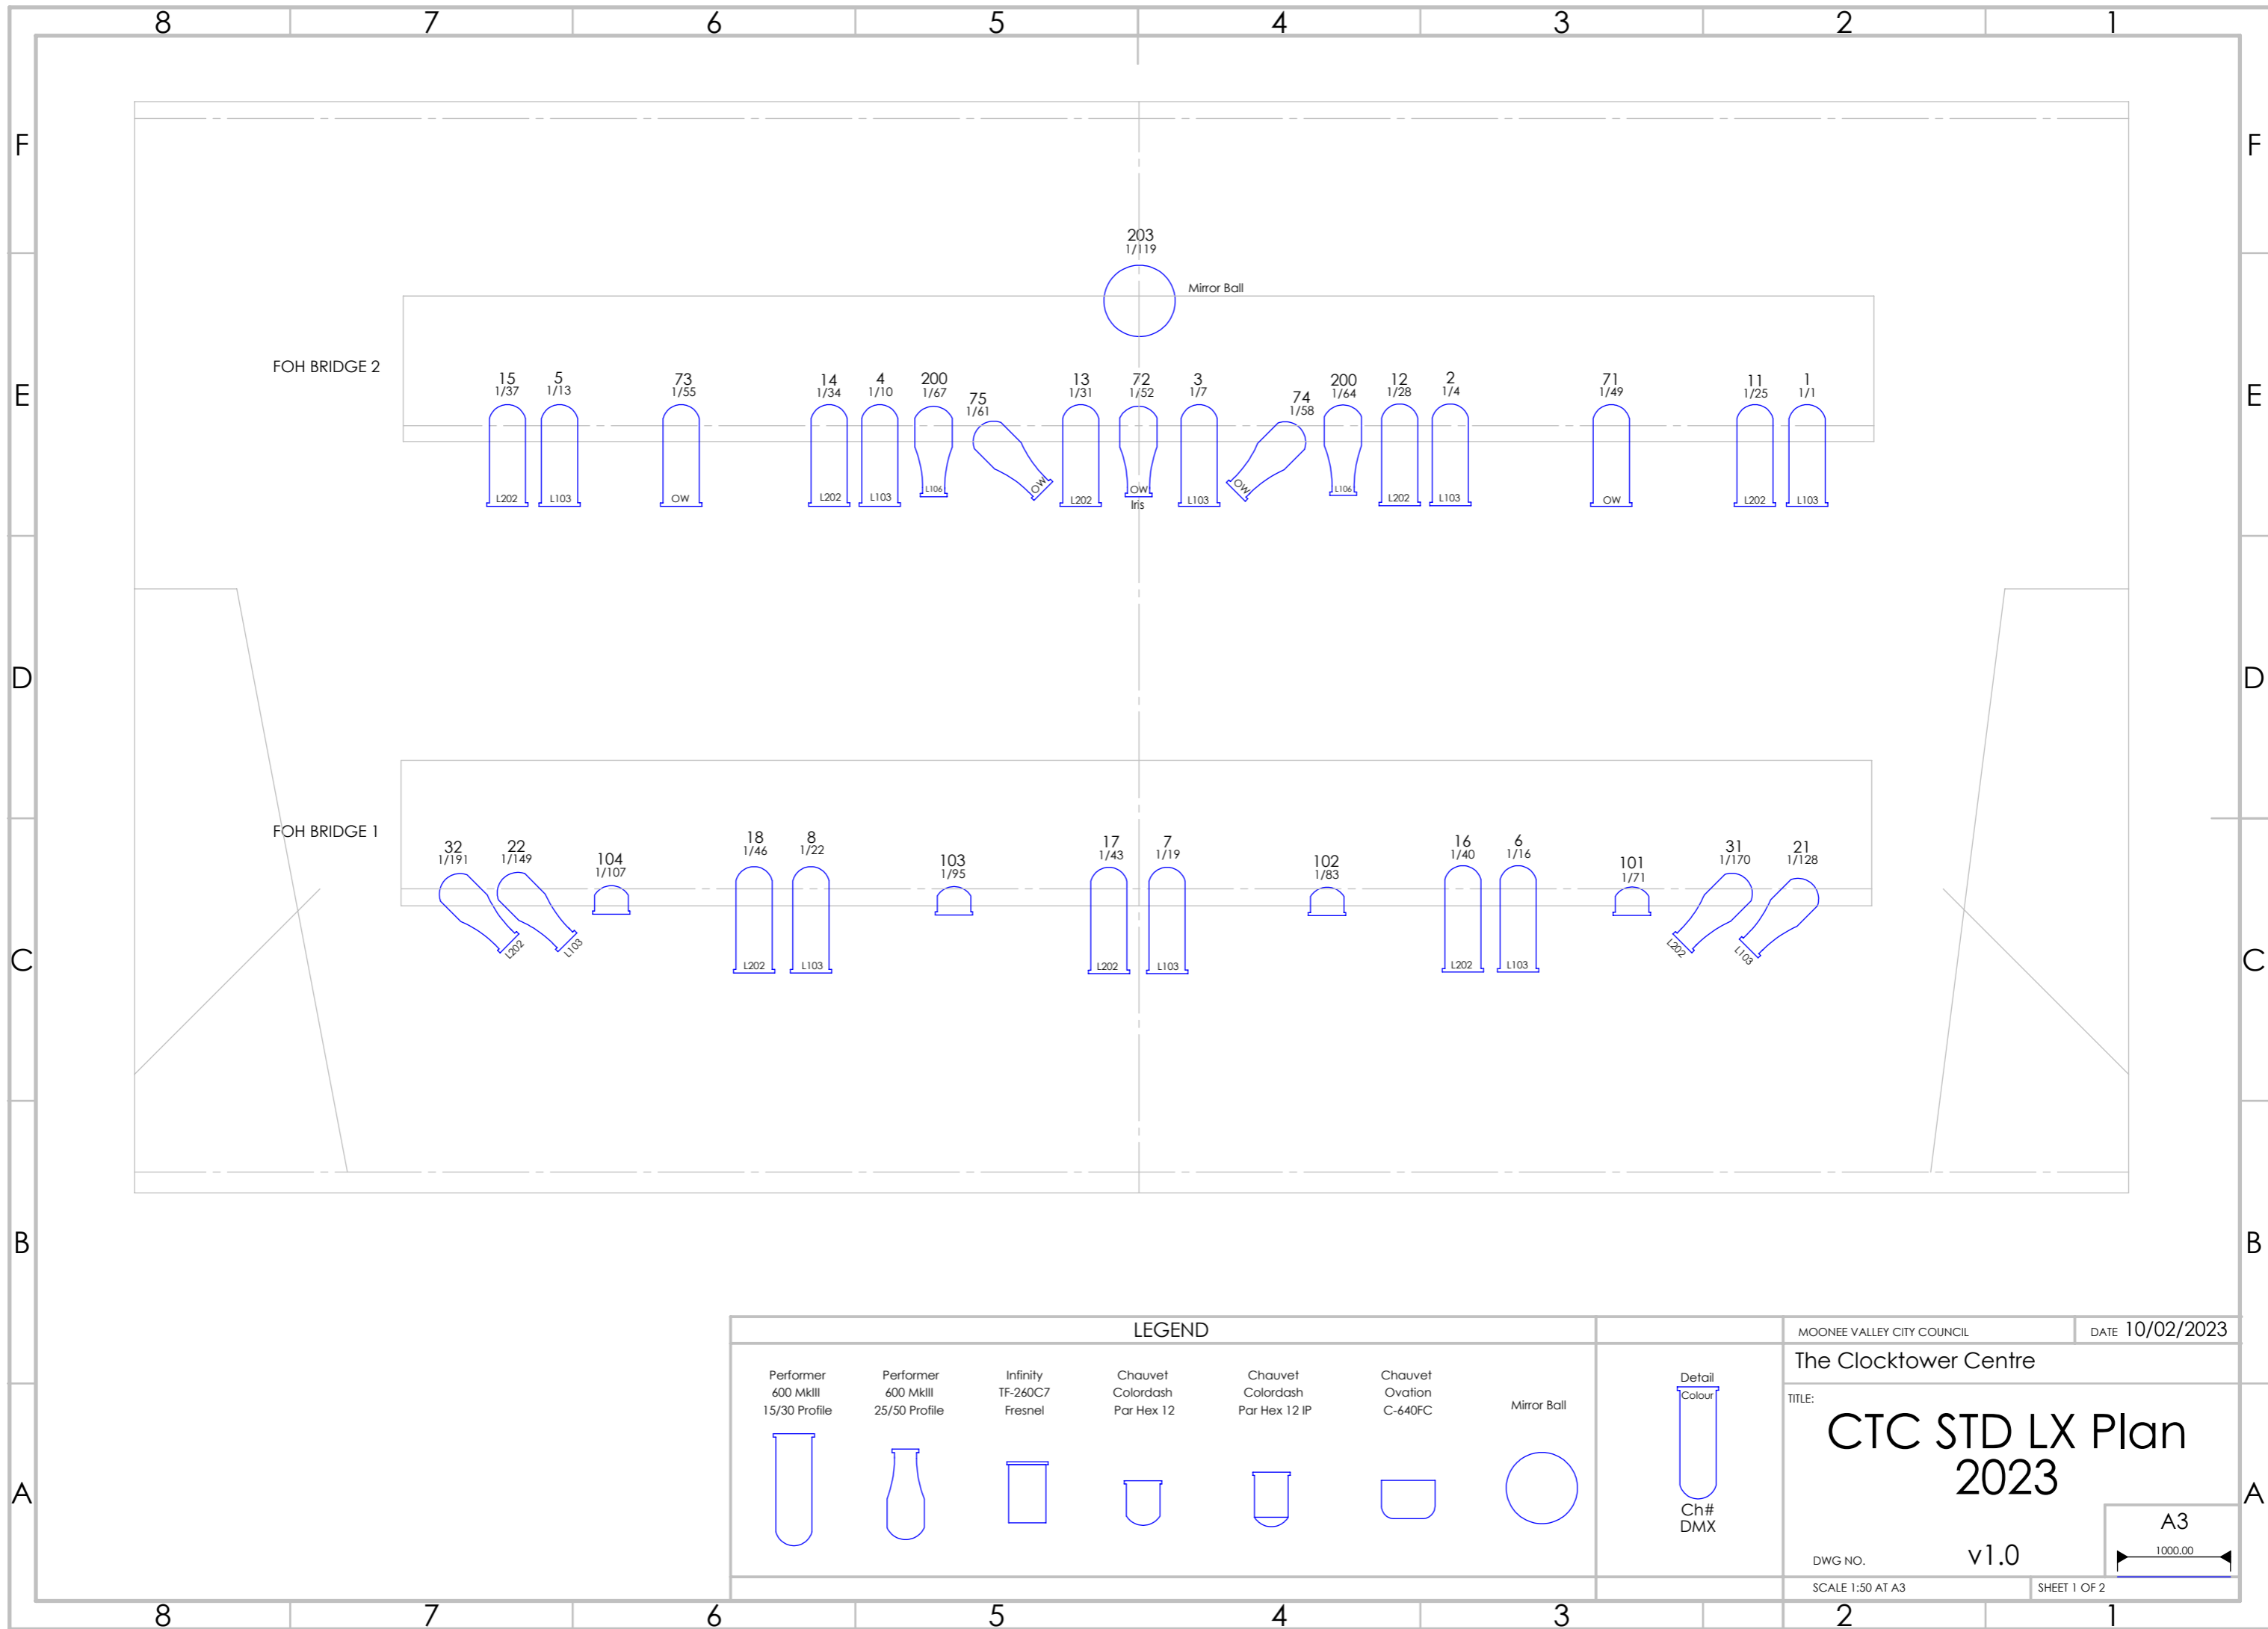

MOONEE VALLEY CITY COUNCIL DATE 10/02/2023

The Clocktower Centre

TITLE:
**CTC STD LX Plan
2023**

DWG NO. v2.0

SCALE 1:50 AT A3

SHEET 2 OF 2

A3
1000.00

FOH BRIDGE 2