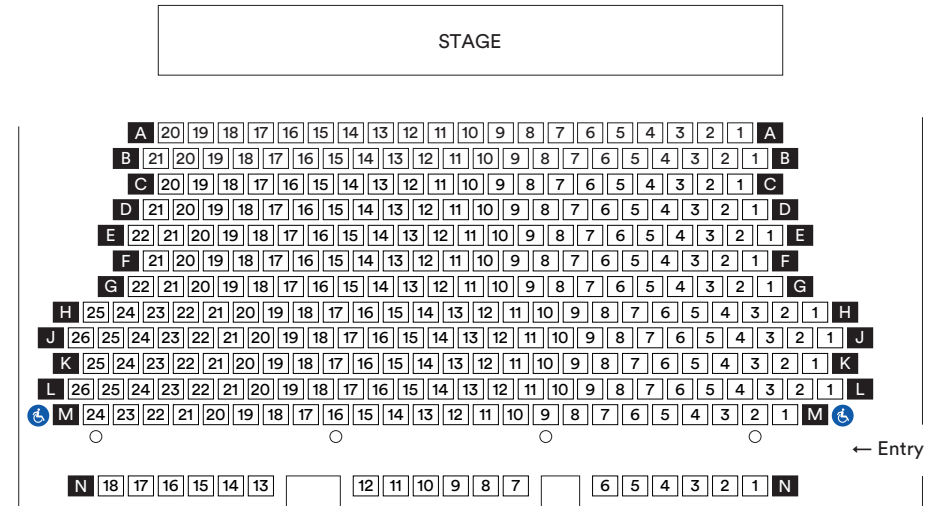

OFFICE USE ONLY

Date received _____ Date processed _____ Date posted _____

Seating map

Stalls 291 seats

Wheelchair spaces are placed in row M

Dress Circle 214 seats

Moonee Valley Language Line

العربية	Arabic	9280 0738	Ελληνικά	Greek	9280 0741	Español	Spanish	9280 0744
廣東話	Cantonese	9280 0739	Italiano	Italian	9280 0742	Türkçe	Turkish	9280 0745
Hrvatski	Croatian	9280 0740	Somali	Somali	9280 0743	Viêt-ngu	Vietnamese	9280 0746