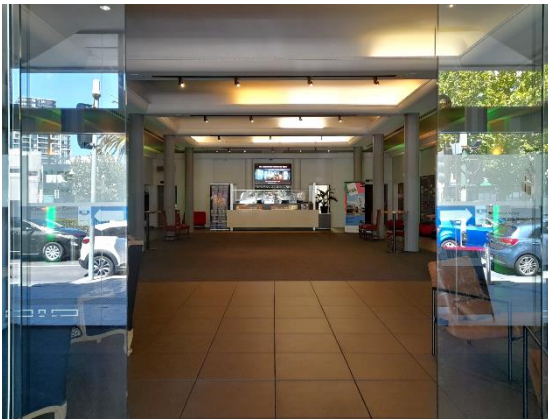

# The **CLOCKTOWER** **S files** (part 1)

“ The Children`s Space ” and how to find it.

Welcome to the Clocktower Centre! We are located at [750 Mount Alexander Road, Moonee Ponds 3039.](#)

Please enter the foyer through the glass door.

Turn right towards the Bar & Café area.

Continue through the space, passing the staircase on your left.

Turn left into door.

Turn right through the next door.

You have arrived! Welcome to the Children's Space!