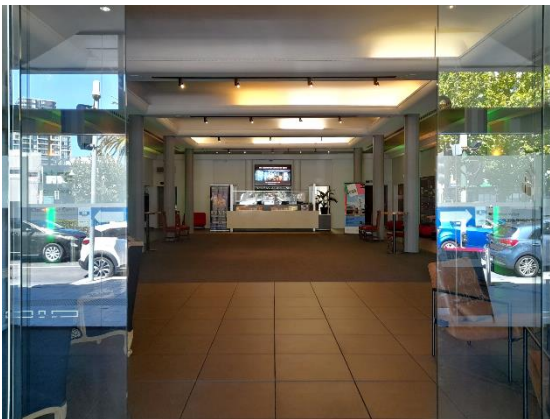

# The **CLOCKTOWER** **S files** (part 2)

“The Pascoe Room” Access via the lift.

Welcome to the Clocktower Centre! We are located at [750 Mount Alexander Road, Moonee Ponds 3039.](#)

Please enter the foyer through the glass door.

Turn right towards the Bar & Café area.

Proceed through the area, with the café on your left.

Make a right turn towards the lift.

Please press the number 1 button in the lift.

Exit the lift.

Turn into the corridor on your left.