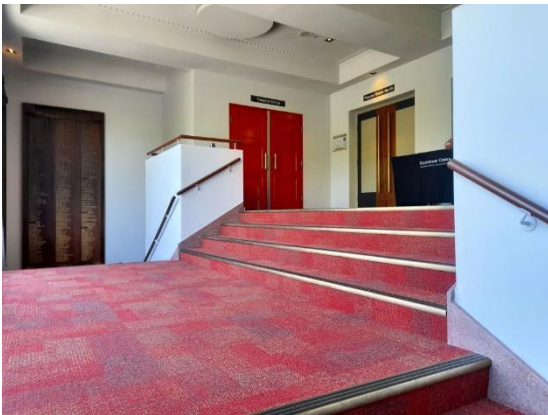

Turn right towards the Bar & Café area.

Turn sharply to the right and head up the stairs, following the sign for 'Theatre Circle'!

When you reach the landing, keep going to the right.

The entrance to the Pascoe Room is now in front of you.