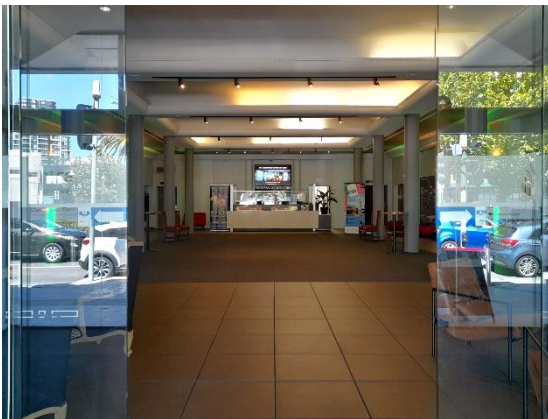

The **CLOCKTOWER** **S files** (part 3)

“The Pascoe Room” Access via the staircase.

Welcome to the Clocktower Centre! We are located at [750 Mount Alexander Road, Moonee Ponds 3039](#).

Please enter the foyer through the glass door.

Turn right towards the Bar & Café area.

Turn sharply to the right and head up the stairs, following the sign for 'Theatre Circle'!

When you reach the landing, keep going to the right.

The entrance to the Pascoe Room is now in front of you.